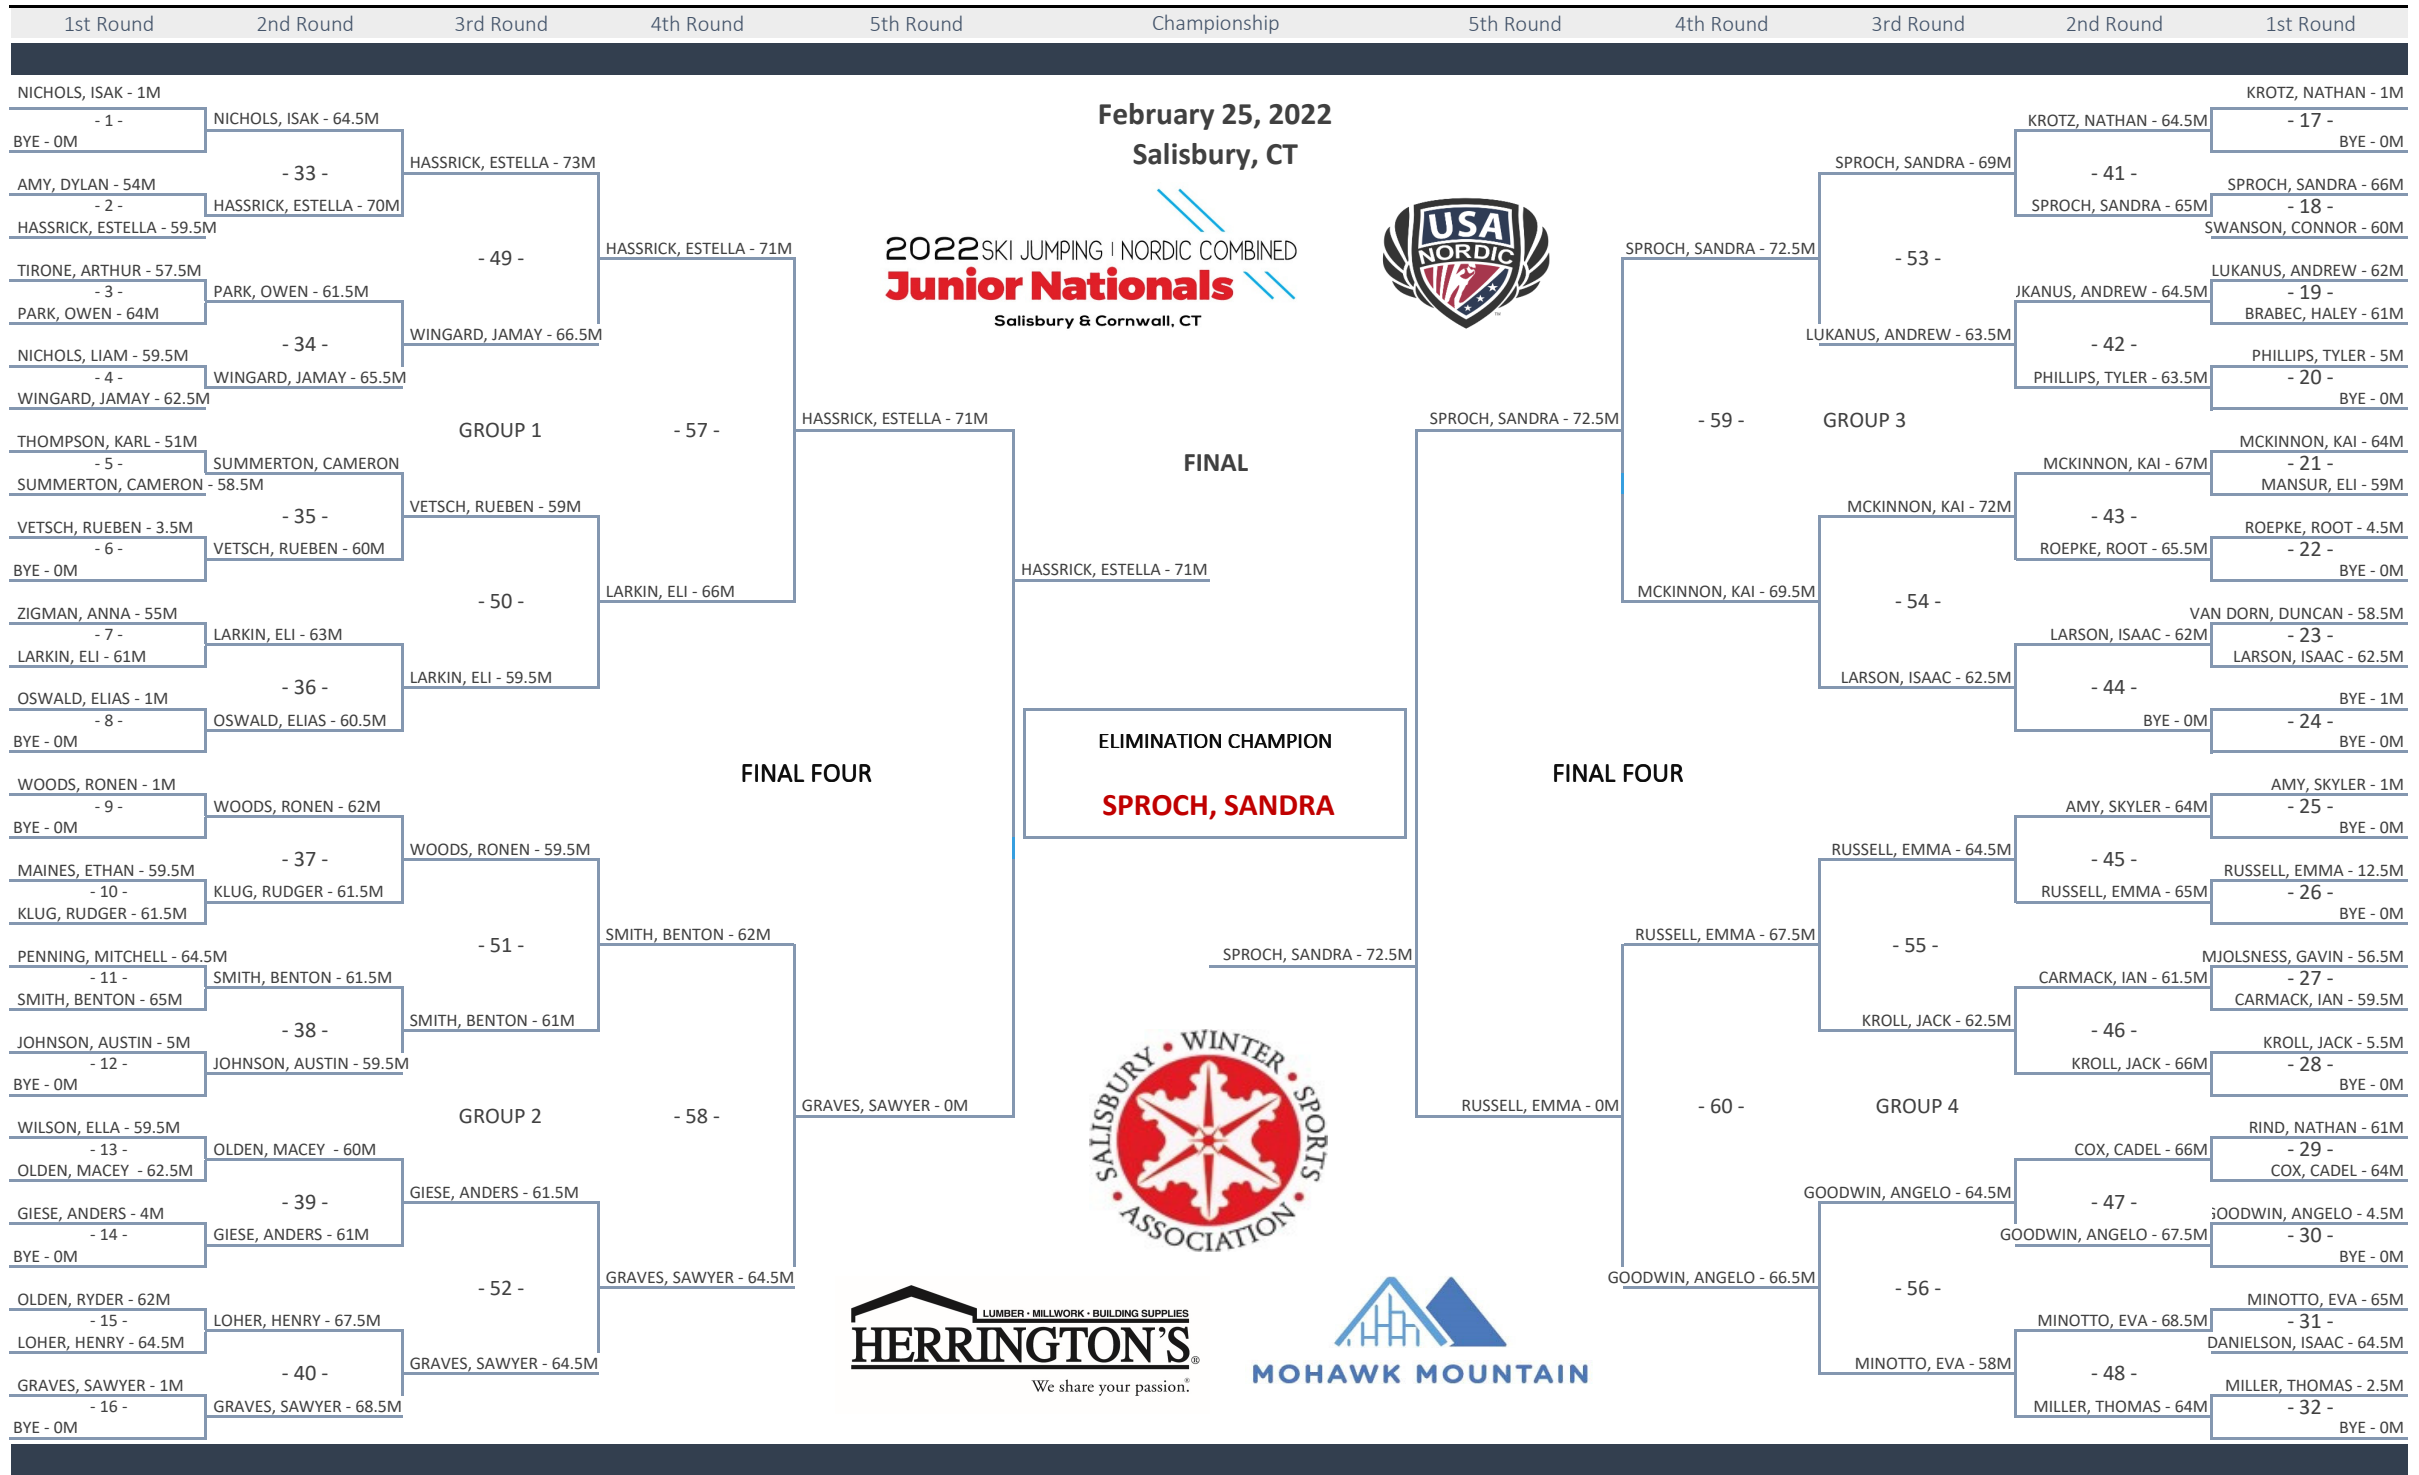

# 2022 US Junior Nationals Elimination Tournament Bracket

NICHOLS, ISAK - 1M  
- 1 -  
BYE - 0M

AMY, DYLAN - 54M  
- 2 -  
HASSRICK, ESTELLA - 59.5M

TIRONE, ARTHUR - 57.5M  
- 3 -  
PARK, OWEN - 64M

NICHOLS, LIAM - 59.5M  
- 4 -  
WINGARD, JAMAY - 62.5M